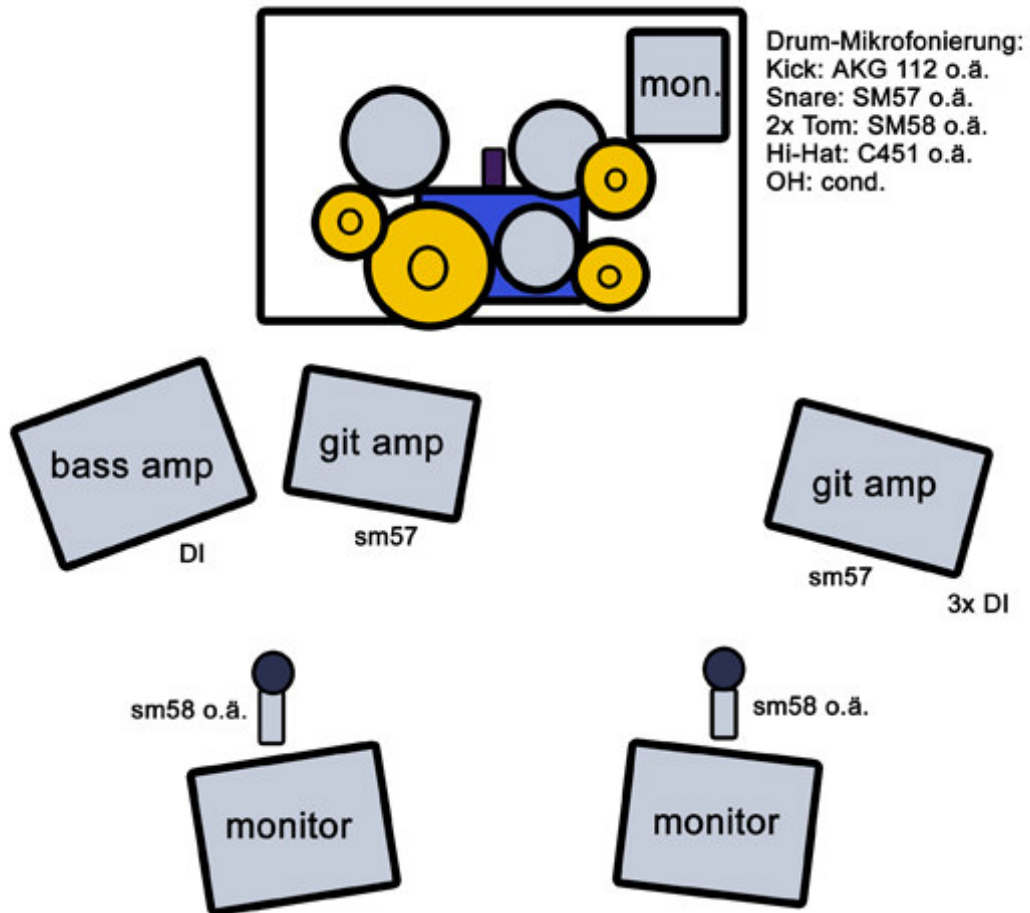

STAGEPLAN – SERGEANT PLUCK HIMSELF

CATERING

Sergeant Pluck himself freuen sich in höchstem Maße über eine warme Mahlzeit (4 Personen), alkoholfreie Getränke, ausreichend Bier, Obst und Snacks. Liebevoll vorbereitetes Catering wird mir besonderer Spielfreude auf der Bühne belohnt.